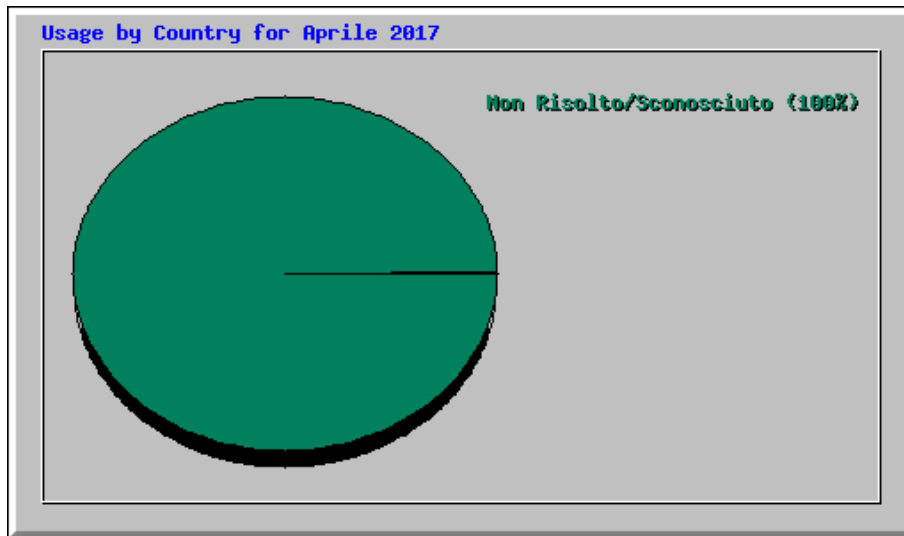

9	3565		Mozilla/5.0 (Windows NT 6.1; Trident/7.0; rv:11.0) like Gecko
10	3178	0,99%	Mozilla/5.0 (compatible; Yahoo! Slurp; http://help.yahoo.com/help/us/ysearch/slurp)
11	3099	0,96%	Mozilla/5.0 (Windows NT 10.0; WOW64) AppleWebKit/537.36 (KHTML, like Gecko) Chrome/57.0.2987.133 Safari/537.36
12	3070	0,96%	Mozilla/5.0 (Windows NT 5.1; rv:52.0) Gecko/20100101 Firefox/52.0
13	2561	0,80%	Mozilla/5.0 (Windows NT 6.1; rv:25.0) Gecko/20100101 Firefox/25.0
14	2163	0,67%	Mozilla/5.0 (Windows NT 6.1; WOW64) AppleWebKit/537.36 (KHTML, like Gecko) Chrome/57.0.2987.133 Safari/537.36
15	2001	0,62%	Mozilla/5.0 (Windows NT 6.1) AppleWebKit/537.36 (KHTML, like Gecko) Chrome/56.0.2924.87 Safari/537.36

Top 1 di 1 Total Countries											
#	Contatti	File	kB F	kB In	kB Out	Paese					
1	321241	100,00%	285575	100,00%	9495530	100,00%	0	0,00%	0	0,00%	Unresolved/Unknown