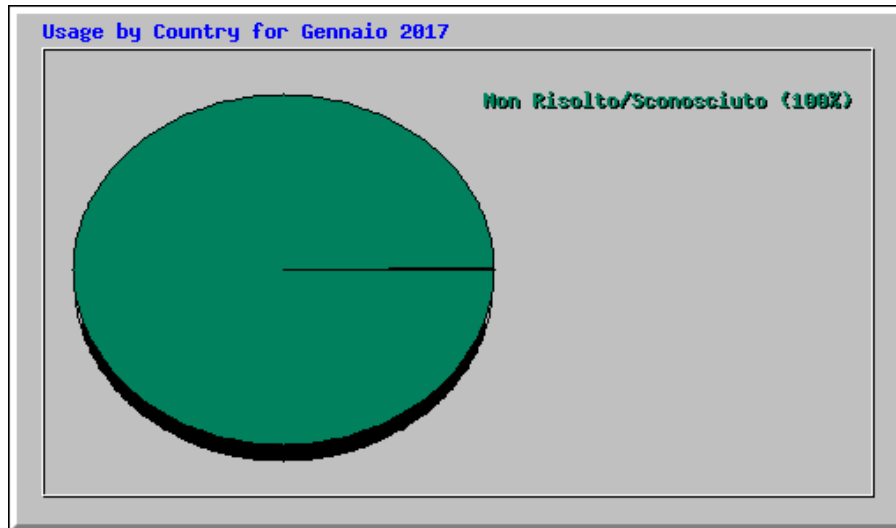

6	5579		Mozilla/5.0 (compatible; Qwantify/2.3w; +https://www.qwant.com/)/2.3w
7	5294	2,02%	Mozilla/5.0 (Windows NT 6.1) AppleWebKit/537.36 (KHTML, like Gecko) Chrome/55.0.2883.87 Safari/537.36
8	3309	1,26%	Mozilla/5.0 (Windows NT 10.0; WOW64) AppleWebKit/537.36 (KHTML, like Gecko) Chrome/55.0.2883.87 Safari/537.36
9	3306	1,26%	Mozilla/5.0 (Windows NT 6.1; WOW64) AppleWebKit/537.36 (KHTML, like Gecko) Chrome/55.0.2883.87 Safari/537.36
10	2760	1,05%	Mozilla/5.0 (Windows NT 6.1; Trident/7.0; rv:11.0) like Gecko
11	2562	0,98%	Mozilla/5.0 (Windows NT 5.1; rv:50.0) Gecko/20100101 Firefox/50.0
12	2310	0,88%	Mozilla/5.0 (compatible; MSIE 10.0; Windows NT 6.1; Trident/6.0)
13	2059	0,79%	Mozilla/5.0 (Windows NT 6.1; rv:25.0) Gecko/20100101 Firefox/25.0
14	1922	0,73%	Mozilla/5.0 (Windows NT 6.1; WOW64; Trident/7.0; rv:11.0) like Gecko
15	1902	0,73%	Mozilla/5.0 (compatible; bingbot/2.0; +http://www.bing.com/bingbot.htm)

Top 1 di 1 Total Countries											
#	Contatti		File		kB F		kB In		kB Out		Paese
1	262214	100,00%	231663	100,00%	7428280	100,00%	0	0,00%	0	0,00%	Unresolved/Unknown