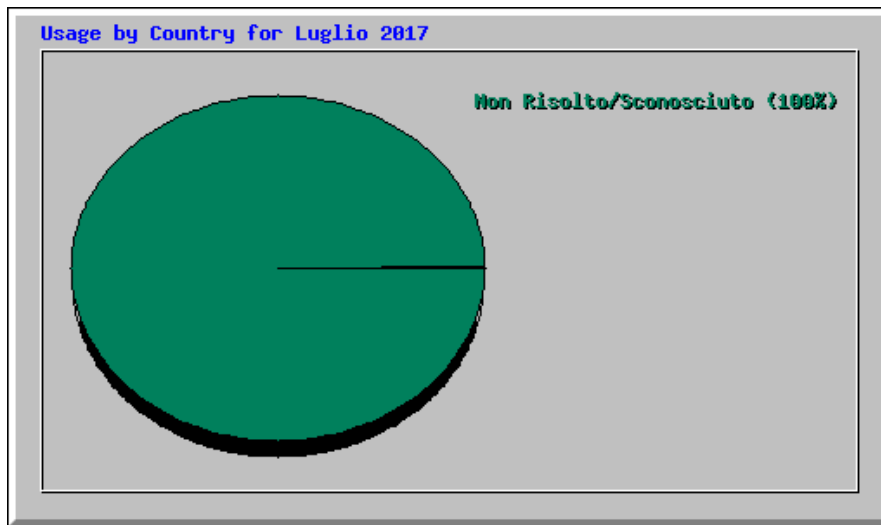

12	2680	0,88%	Mozilla/5.0 (iPhone; CPU iPhone OS 7_0 like Mac OS X) AppleWebKit/537.51.1 (KHTML, like Gecko) Version/7.0 Mobile/11A465 Safa
13	2497	0,82%	Mozilla/4.0 (compatible; MSIE 8.0; Windows NT 5.1; Trident/4.0; .NET CLR 1.1.4322)
14	2310	0,76%	Mozilla/5.0 (compatible; Yahoo! Slurp; http://help.yahoo.com/help/us/ysearch/slurp)
15	2228	0,73%	Mozilla/4.0 (compatible; MSIE 8.0; Windows NT 6.1; Trident/4.0; SLCC2; .NET CLR 2.0.50727; .NET CLR 3.5.30729; .NET CLR 3.0.3

Top 1 di 1 Total Countries											
#	Contatti	File	kB F	kB In	kB Out	Paese					
1	305856	100,00%	184025	100,00%	7530743	100,00%	0	0,00%	0	0,00%	Unresolved/Unknown