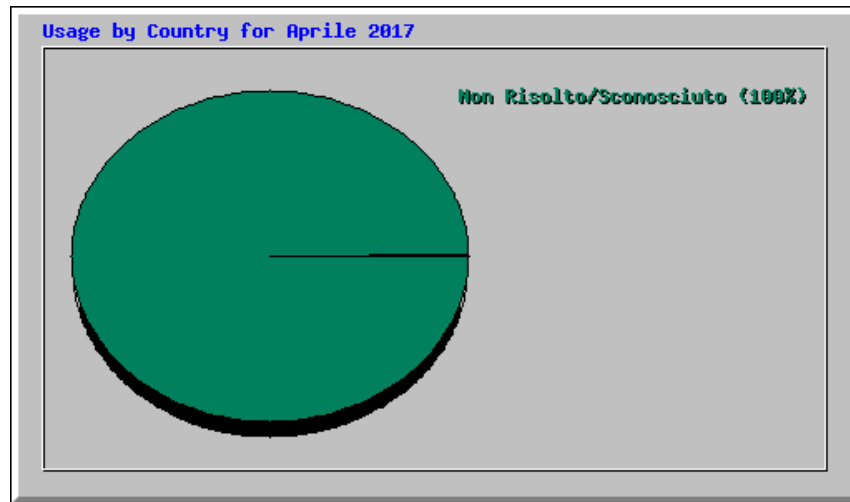

12	14212	1,79%	Mozilla/5.0 (Windows NT 6.1; WOW64; rv:52.0) Gecko/20100101 Firefox/52.0
13	13167	1,66%	Mozilla/5.0 (Windows NT 10.0; WOW64; rv:52.0) Gecko/20100101 Firefox/52.0
14	11667	1,47%	Mozilla/5.0 (Windows NT 6.1; Win64; x64) AppleWebKit/537.36 (KHTML, like Gecko) Chrome/57.0.2987.133 Safari/537.36
15	10736	1,36%	Mozilla/5.0 (Windows NT 10.0; Win64; x64) AppleWebKit/537.36 (KHTML, like Gecko) Chrome/51.0.2704.79 Safari/537.36 Edge/14.14

Top 1 di 1 Total Countries											
#	Contatti	File	kB F	kB In	kB Out	Paese					
1	791953	100,00%	683060	102,02%	16839337	100,00%	0	0,00%	0	0,00%	Unresolved/Unknown