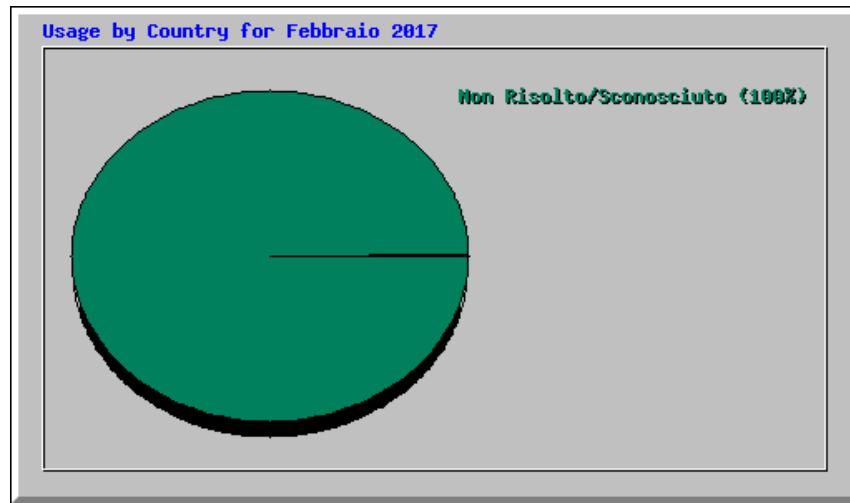

11	9948	1,71%	Mozilla/5.0 (Windows NT 6.1; Trident/7.0; rv:11.0) like Gecko
12	9087	1,56%	Mozilla/5.0 (Windows NT 10.0; Win64; x64) AppleWebKit/537.36 (KHTML, like Gecko) Chrome/51.0.2704.79 Safari/537.36 Edge/14.14
13	8443	1,45%	Mozilla/5.0 (Windows NT 6.1; Win64; x64) AppleWebKit/537.36 (KHTML, like Gecko) Chrome/56.0.2924.87 Safari/537.36
14	8068	1,39%	Mozilla/5.0 (compatible; bingbot/2.0; +http://www.bing.com/bingbot.htm)
15	7459	1,28%	Mozilla/5.0 (Windows NT 10.0; WOW64) AppleWebKit/537.36 (KHTML, like Gecko) Chrome/55.0.2883.87 Safari/537.36

Top 1 di 1 Total Countries											
#	Contatti	File	kB F	kB In	kB Out	Paese					
1	581340	100,00%	502840	102,30%	14535670	100,00%	0	0,00%	0	0,00%	Unresolved/Unknown