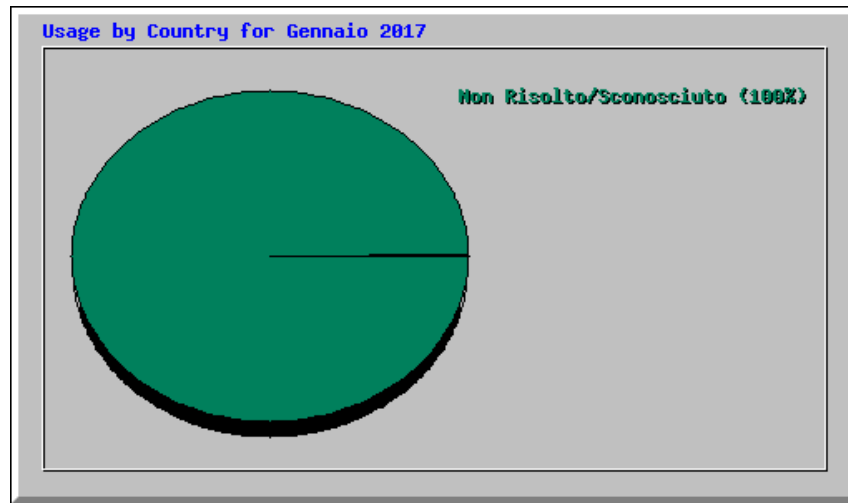

11	11068	2,03%	Mozilla/4.0 (compatible; MSIE 6.0; Windows NT 5.1; SV1)
12	10236	1,88%	Mozilla/5.0 (Windows NT 6.1; Win64; x64) AppleWebKit/537.36 (KHTML, like Gecko) Chrome/55.0.2883.87 Safari/537.36
13	9788	1,79%	Mozilla/5.0 (compatible; bingbot/2.0; +http://www.bing.com/bingbot.htm)
14	9565	1,75%	Mozilla/5.0 (Windows NT 6.1; Trident/7.0; rv:11.0) like Gecko
15	7246	1,33%	Mozilla/5.0 (Windows NT 10.0; WOW64; Trident/7.0; rv:11.0) like Gecko

Top 1 di 1 Total Countries											
#	Contatti	File	kB F	kB In	kB Out	Paese					
1	545794	100,00%	471627	102,99%	13050047	100,00%	0	0,00%	0	0,00%	Unresolved/Unknown