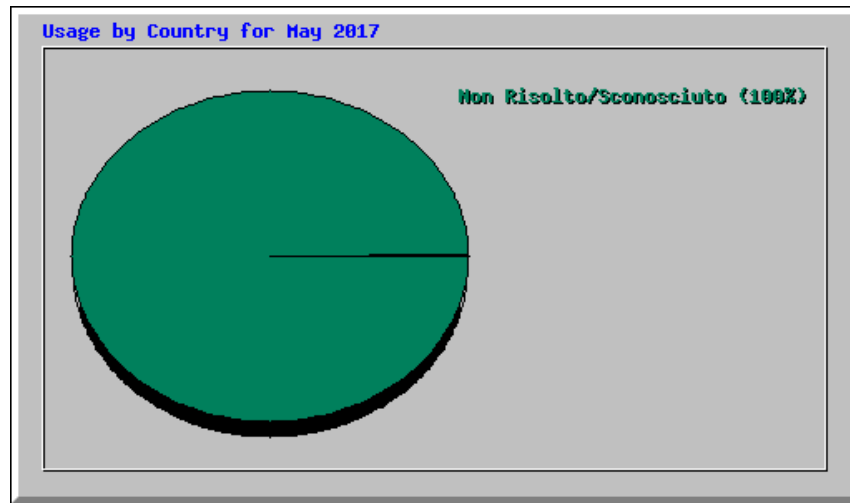

11	9807	1,35%	Mozilla/5.0 (Windows NT 10.0; WOW64) AppleWebKit/537.36 (KHTML, like Gecko) Chrome/57.0.2987.133 Safari/537.36
12	9438	1,30%	Mozilla/5.0 (Windows NT 6.1) AppleWebKit/537.36 (KHTML, like Gecko) Chrome/58.0.3029.110 Safari/537.36
13	9350	1,29%	Mozilla/5.0 (Windows NT 10.0; Win64; x64) AppleWebKit/537.36 (KHTML, like Gecko) Chrome/58.0.3029.96 Safari/537.36
14	9285	1,28%	Mozilla/5.0 (Windows NT 6.1; WOW64) AppleWebKit/537.36 (KHTML, like Gecko) Chrome/57.0.2987.133 Safari/537.36
15	8372	1,15%	Mozilla/5.0 (Windows NT 6.1; Win64; x64) AppleWebKit/537.36 (KHTML, like Gecko) Chrome/58.0.3029.96 Safari/537.36

Top 1 di 1 Total Countries											
#	Contatti	File	kB F	kB In	kB Out	Paese					
1	725745	100,00%	609378	102,27%	15873719	100,00%	0	0,00%	0	0,00%	Unresolved/Unknown