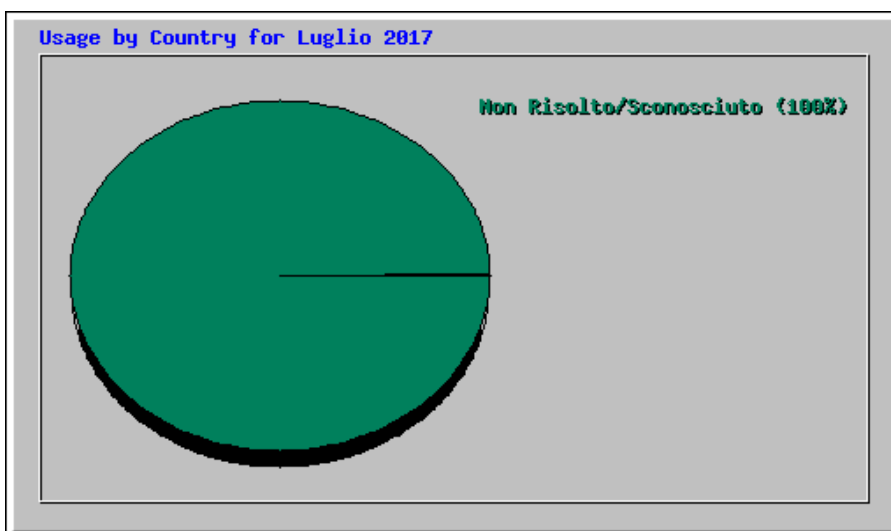

#	Contatti	Browser
1	79420 6,64%	Mozilla/5.0 (Windows NT 6.3; Win64; x64; Trident/7.0; rv:11.0) like Gecko
2	60895 5,09%	Mozilla/5.0 (Windows NT 6.1; Win64; x64) AppleWebKit/537.36 (KHTML, like Gecko) Chrome/59.0.3071.115 Safari/537.36
3	60415 5,05%	Mozilla/5.0 (Windows NT 10.0; Win64; x64) AppleWebKit/537.36 (KHTML, like Gecko) Chrome/59.0.3071.115 Safari/537.36
4	47294 3,95%	Mozilla/5.0 (compatible; bingbot/2.0; +http://www.bing.com/bingbot.htm)
5	35998 3,01%	Mozilla/5.0 (compatible; DotBot/1.1; http://www.opensiteexplorer.org/dotbot, help@moz.com)
6	35208 2,94%	Mozilla/5.0 (Windows NT 6.1) AppleWebKit/537.36 (KHTML, like Gecko) Chrome/59.0.3071.115 Safari/537.36
7	35148 2,94%	Mozilla/5.0 (compatible; AhrefsBot/5.2; +http://ahrefs.com/robot/)
8	34057 2,85%	Mozilla/5.0 (Windows NT 6.1; Trident/7.0; rv:11.0) like Gecko
9	29528 2,47%	Mozilla/5.0 (Windows NT 5.1) AppleWebKit/537.36 (KHTML, like Gecko) Chrome/49.0.2623.112 Safari/537.36
10	26427 2,21%	Mozilla/5.0 (Windows NT 5.1; rv:52.0) Gecko/20100101 Firefox/52.0
11	23817 1,99%	Mozilla/5.0 (iPhone; CPU iPhone OS 10_3_2 like Mac OS X) AppleWebKit/603.2.4 (KHTML, like Gecko) Version/10.0 Mobile/14F89 Sa
12	23755 1,99%	Mozilla/5.0 (compatible; BLEXBot/1.0; +http://webmeup-crawler.com/)
13	21354 1,79%	Mozilla/5.0 (Windows NT 6.1; WOW64; Trident/7.0; rv:11.0) like Gecko
14	19478 1,63%	Mozilla/5.0 (compatible; Googlebot/2.1; +http://www.google.com/bot.html)
15	19370 1,62%	Mozilla/5.0 (Windows NT 6.1; WOW64; rv:54.0) Gecko/20100101 Firefox/54.0

Top 1 di 1 Total Countries

#	Contatti	File	kB F	kB In	kB Out	Paese
1	1195831 100,00%	1014912 101,96%	82248007 100,00%	0 0,00%	0 0,00%	Unresolved/Unknown