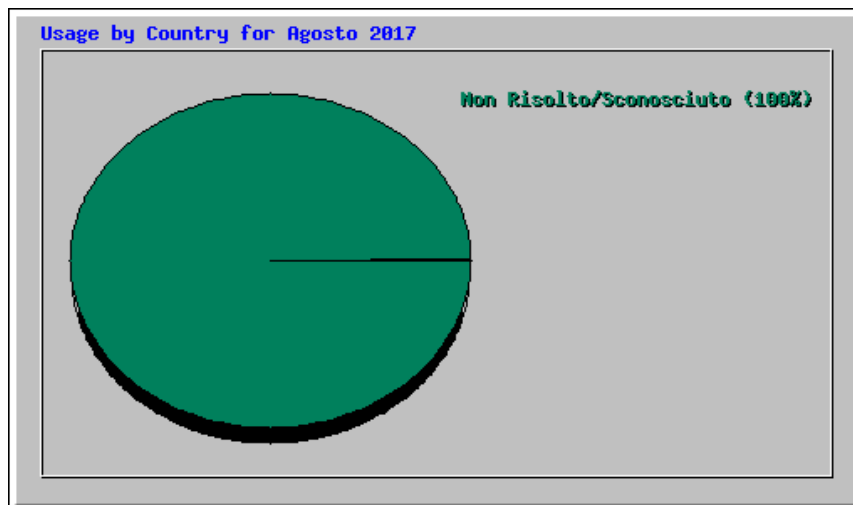

10	8824	1,43%	Mozilla/5.0 (compatible; bingbot/2.0; +http://www.bing.com/bingbot.htm)
11	8594	1,39%	MobileSafari/602.1 CFNetwork/811.5.4 Darwin/16.6.0
12	7754	1,26%	Mozilla/5.0 (Windows NT 6.1; Win64; x64) AppleWebKit/537.36 (KHTML, like Gecko) Chrome/60.0.3112.90 Safari/537.36
13	7644	1,24%	Mozilla/5.0 (Windows NT 6.1; Win64; x64) AppleWebKit/537.36 (KHTML, like Gecko) Chrome/60.0.3112.101 Safari/537.36
14	7173	1,16%	Mozilla/5.0 (Windows NT 6.1; WOW64; rv:54.0) Gecko/20100101 Firefox/54.0
15	6554	1,06%	Mozilla/5.0 (Windows NT 6.1; Trident/7.0; rv:11.0) like Gecko

Top 1 di 1 Total Countries						
#	Contatti	File	kB F	kB In	kB Out	Paese
1	617222	550334	12819921	0	0	Unresolved/Unknown